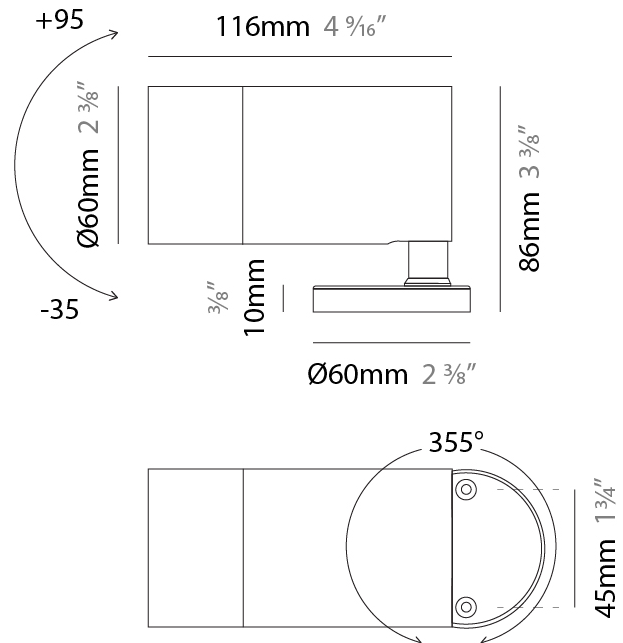

1. To build a product code in our configurator select the specify button on the base model # product page
2. To build a manual product code on this datasheet choose from the options listed below in blue font and add the suffix to the base model #

GENERAL

Series: Vario
Subseries: Vario 60
Brand: Unonovesette
Division: Exterior
Mounting Type: Surface
Mounting Location: Above Ground
Subcategory: Flood

PHYSICAL

Shape: Cylinder
Diameter (mm): 60
Diameter (in): 2 3/8
Height (mm): 116
Height (in): 4 9/16
Light Distribution: Adjustable / Direct
Weight (kg): 0.5
Weight (lbs): 1.102
Installation Requirement: Surface mounted / Spike / Tree strap
Diffuser: Extra clear tempered / Frosted glass 6mm
Fixture Finish: [ABA](#) / [ANA](#) / [ASB](#)
Fixture Material: Machined Anticorodal Aluminium
Cable Details: 350mm NS20N PCP 2x0.5 mm2

ELECTRICAL

Lamp Type: LED
Total Output Wattage (W): 12
Dimming: Phase Dimming (120Vac Only)
Driver Included: No
Driver Location: Remote
Driver Type: Constant Current - Universal
Driver Class: Class 2
Input Voltage (V): 120 - 277
Constant Current (MA): 350

LED

Number of LEDs: 1
Color Temperature (°K): 1800-3000 - Dim to Warm
Max. Delivered Lumen (lm): 824 to 22
CRI: >90 CRI
Lamp Life (hrs): 100000
Special LEDs offerings: Dim to Warm

OPTICAL

Optic°: [20](#) / [40](#)
Adjustability: Rotational 355°

RATINGS AND CERTIFICATIONS

Certified By: Certified for North American Standards
IP rating: IP66
IK Rating: IK08