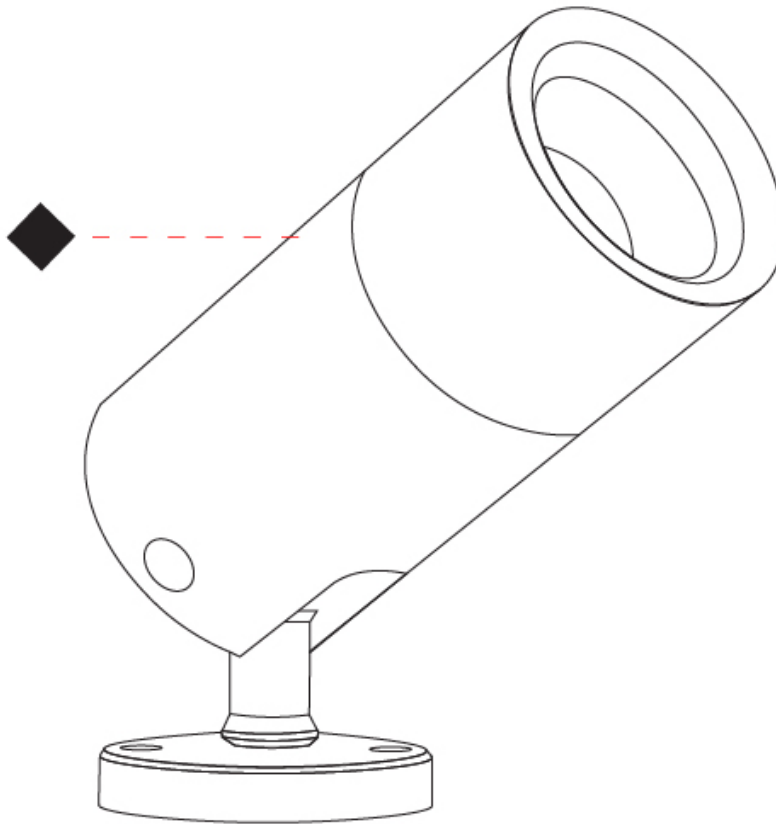

VARIO 60 SURFACE

E12F0006-

PROJECT	_____
TYPE	_____
SPECIFIER	_____
QUANTITY	_____
DATE	_____

E