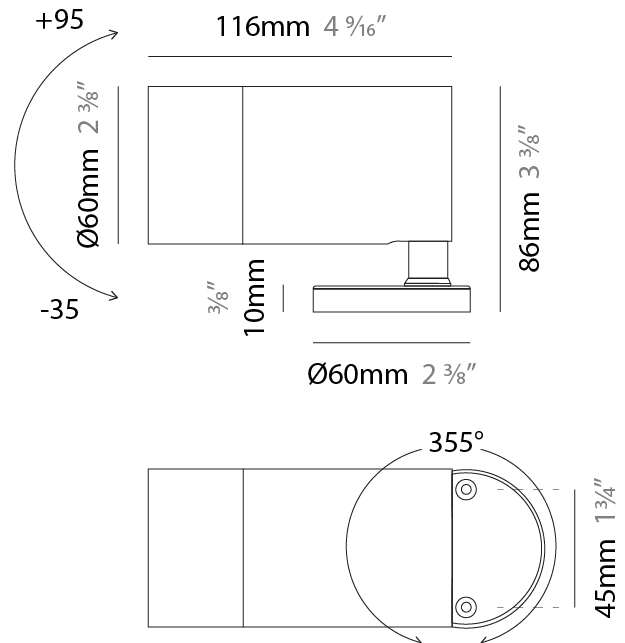

1. To build a product code in our configurator select the specify button on the base model # product page
2. To build a manual product code on this datasheet choose from the options listed below in blue font and add the suffix to the base model #

GENERAL

Series: Vario
Subseries: Vario 60
Brand: Unonovesette
Division: Exterior
Mounting Type: Surface
Mounting Location: Above Ground
Subcategory: Flood

PHYSICAL

Shape: Cylinder
Diameter (mm): 60
Diameter (in): 2 3/8
Height (mm): 116
Height (in): 4 9/16
Light Distribution: Adjustable / Direct
Weight (kg): 0.5
Weight (lbs): 1.102
Installation Requirement: Surface mounted / Spike / Tree strap
Diffuser: Extra clear tempered / Frosted glass 6mm
Fixture Finish: ABA / ANA / ASB
Fixture Material: Machined Anticorodal Aluminium
Cable Details: 350mm NS20N PCP 2x0.5 mm2

ELECTRICAL

Lamp Type: LED
Input Wattage (W): 10.2
Total Output Wattage (W): 9
Dimming: Non-Dimmable / 0-10V Dimming
Driver Included: No
Driver Location: Remote
Driver Type: Constant Voltage - Universal
Driver Class: Class 2
Input Voltage (V): 120 - 277
Output Voltage (V): 24

LED

Number of LEDs: 1
Color Temperature (°K): 2700 / 3000 / 4000
Max. Delivered Lumen (lm): 720 (3000K)
CRI: >90 CRI
Lamp Life (hrs): 100000

OPTICAL

Optic°: 10 / 30 / 50 / 10x45 / 45x10
Beam Angle: Narrow / Medium / Wide / Elliptical

RATINGS AND CERTIFICATIONS

Certified By: Certified for North American Standards
IP rating: IP66
IK Rating: IK08