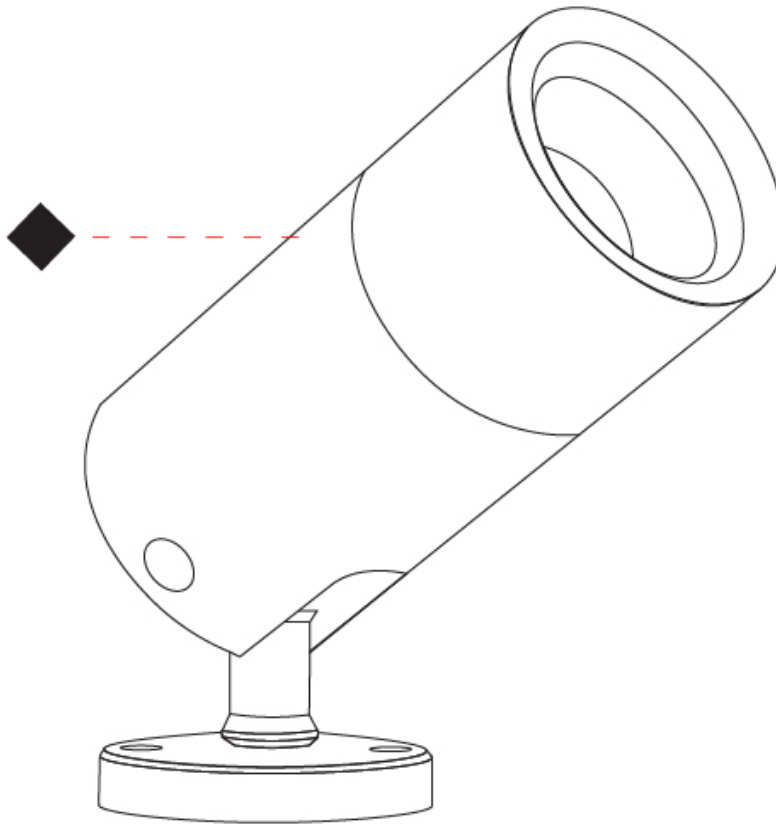

VARIO 60 SURFACE

E12F0005-

PROJECT	_____
TYPE	_____
SPECIFIER	_____
QUANTITY	_____
DATE	_____

E