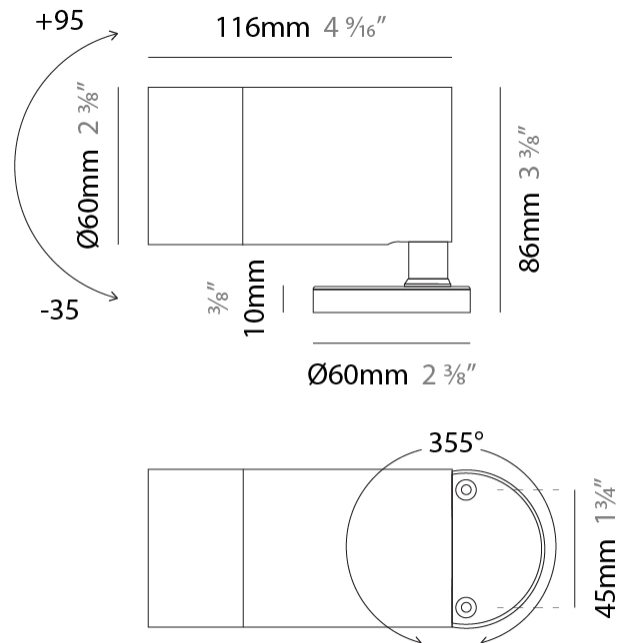

GENERAL

Series: Vario
Subseries: Vario 60
Brand: Unonovesette
Division: Exterior
Mounting Type: Surface
Mounting Location: Above Ground
Subcategory: Flood

PHYSICAL

Shape: Cylinder
Diameter (mm): 60
Diameter (in): 2 3/8
Height (mm): 116
Height (in): 4 9/16
Light Distribution: Adjustable / Direct
Weight (kg): 0.5
Weight (lbs): 1.102
Installation Requirement: Surface mounted / Spike / Tree strap
Diffuser: Extra clear tempered / Frosted glass 6mm
Fixture Finish: ABA / ANA / ASB
Fixture Material: Machined Anticorodal Aluminium
Cable Details: 350mm NS20N PCP 2x0.5 mm2

ELECTRICAL

Lamp Type: LED
Input Wattage (W): 5.5
Total Output Wattage (W): 5
Dimming: Non-Dimming / Phase Dimming (120Vac only) / 0-10V Dimming
Driver Included: No
Driver Location: Remote
Driver Type: Constant Voltage - Universal
Driver Class: Class 2
Input Voltage (V): 120 - 277
Output Voltage (V): 24

LED

Number of LEDs: 1
Color Temperature (°K): 2700 / 3000 / 4000
Max. Delivered Lumen (lm): 415 (3000K)
CRI: >90 CRI
Lamp Life (hrs): 100000

OPTICAL

Optic°: 10 / 30 / 50 / 10x45 / 45x10
Beam Angle: Narrow / Medium / Wide / Elliptical

RATINGS AND CERTIFICATIONS

Certified By: Certified for North American Standards
IP rating: IP66
IK Rating: IK08